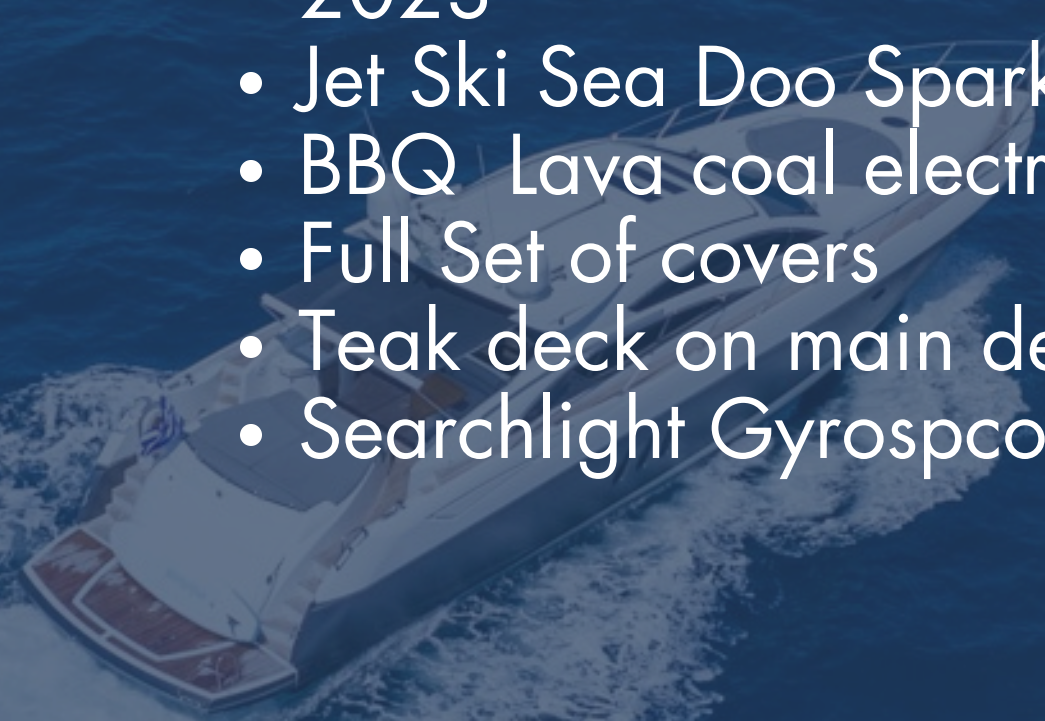

## OTHER EQUIPMENT

- Tender Highfield sport 330 with Yamaha 40hp 2023
- Jet Ski Sea Doo Spark Trixx 2 seat 2020 IBR
- BBQ Lava coal electric BBQ grill in cockpit
- Full Set of covers
- Teak deck on main deck and swim platform
- Searchlight Gyroscopic search light