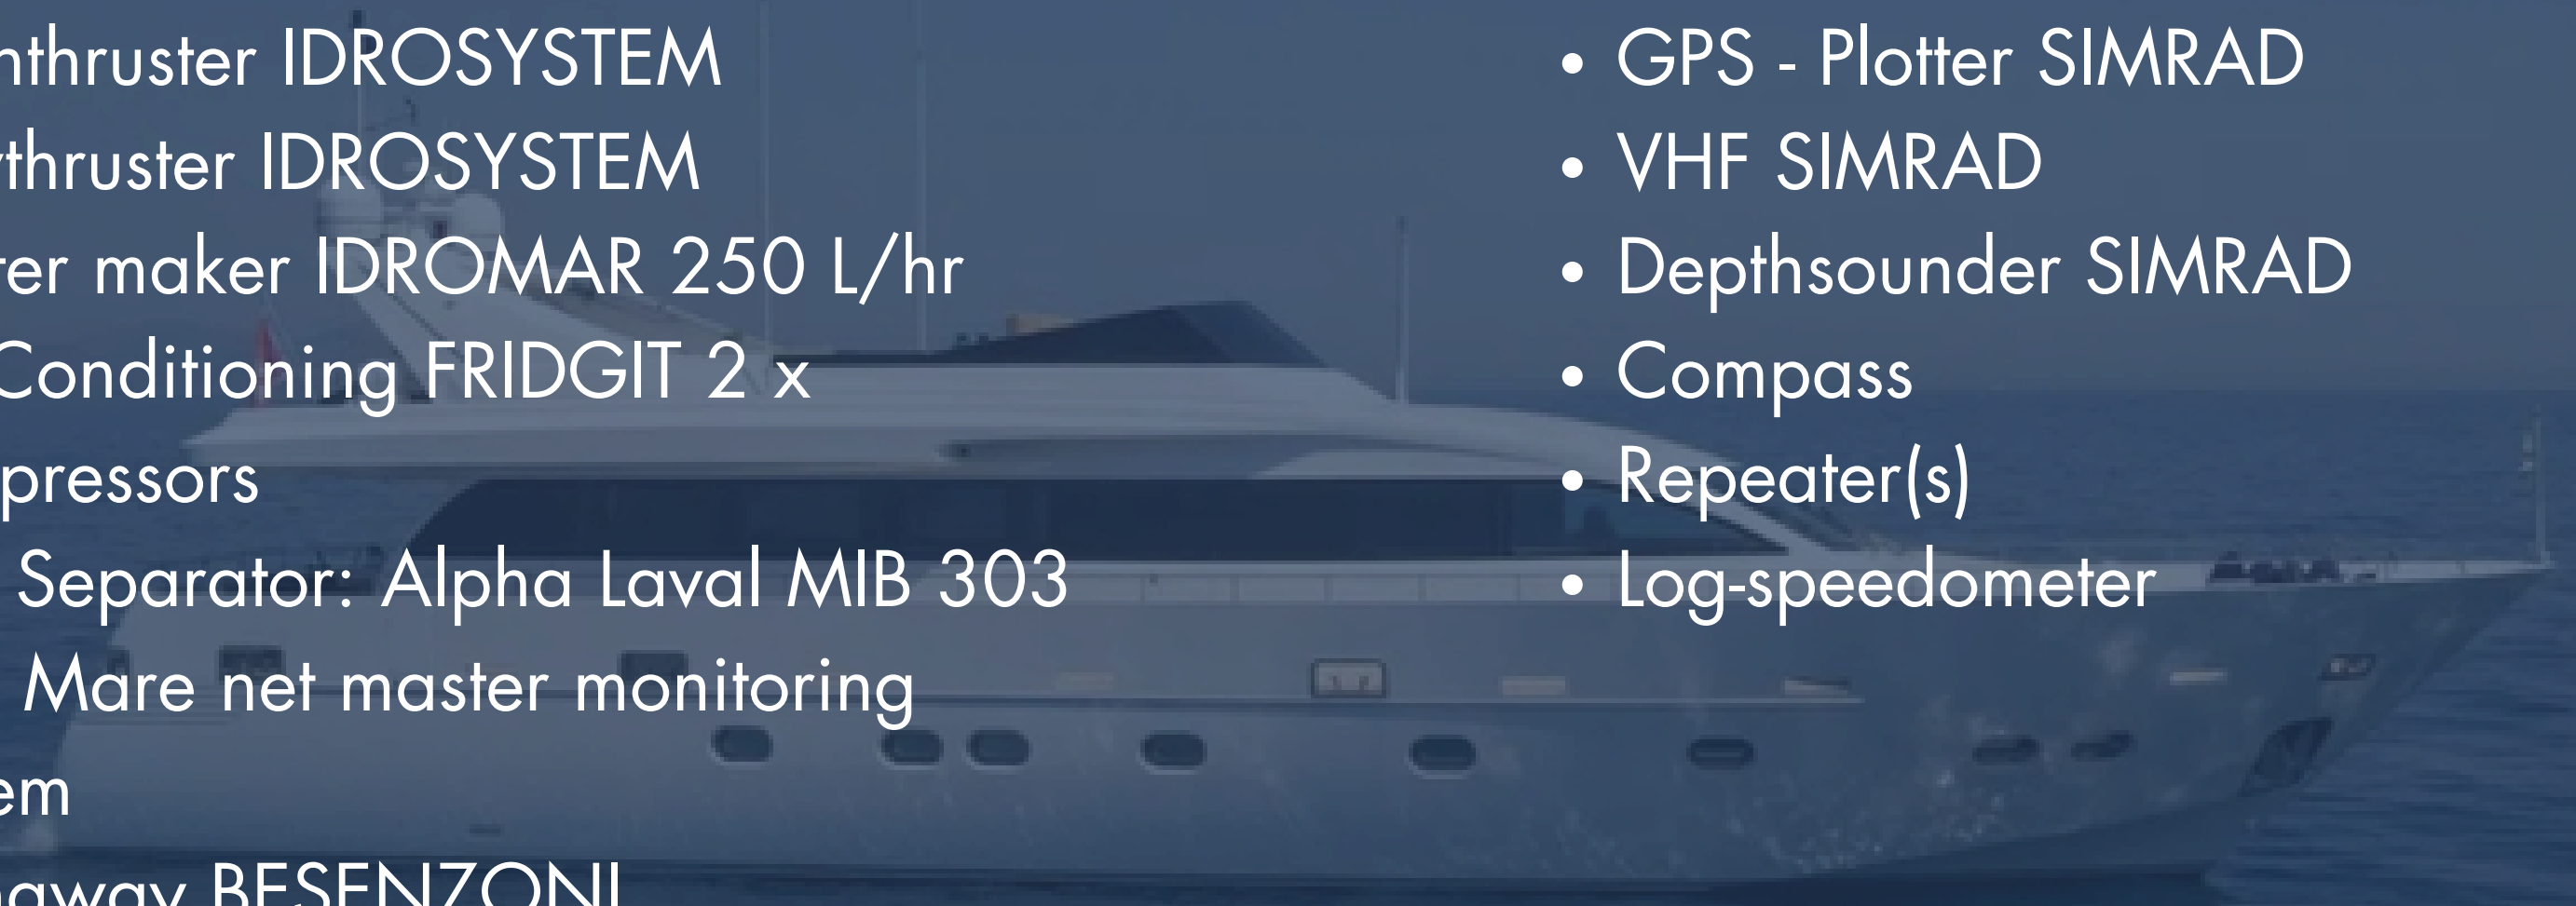

MECHANICAL EQUIPMENT

- Generators 2 x 24 KW Kohler
- Inverter MASTERVOLT
- Sternthruster IDROSYSTEM
- Bowthruster IDROSYSTEM
- Water maker IDROMAR 250 L/hr
- Air Conditioning FRIDGIT 2 x compressors
- Fuel Separator: Alpha Laval MIB 303
- SCS Mare net master monitoring system
- Gangway BESENZONI
- Propellers 4 blade NIBRAL DETRA

NAVIGATIONAL EQUIPMENT

- Automatic pilot SIMRAD
- Radar SIMRAD
- GPS - Plotter SIMRAD
- VHF SIMRAD
- Depthsounder SIMRAD
- Compass
- Repeater(s)
- Log-speedometer