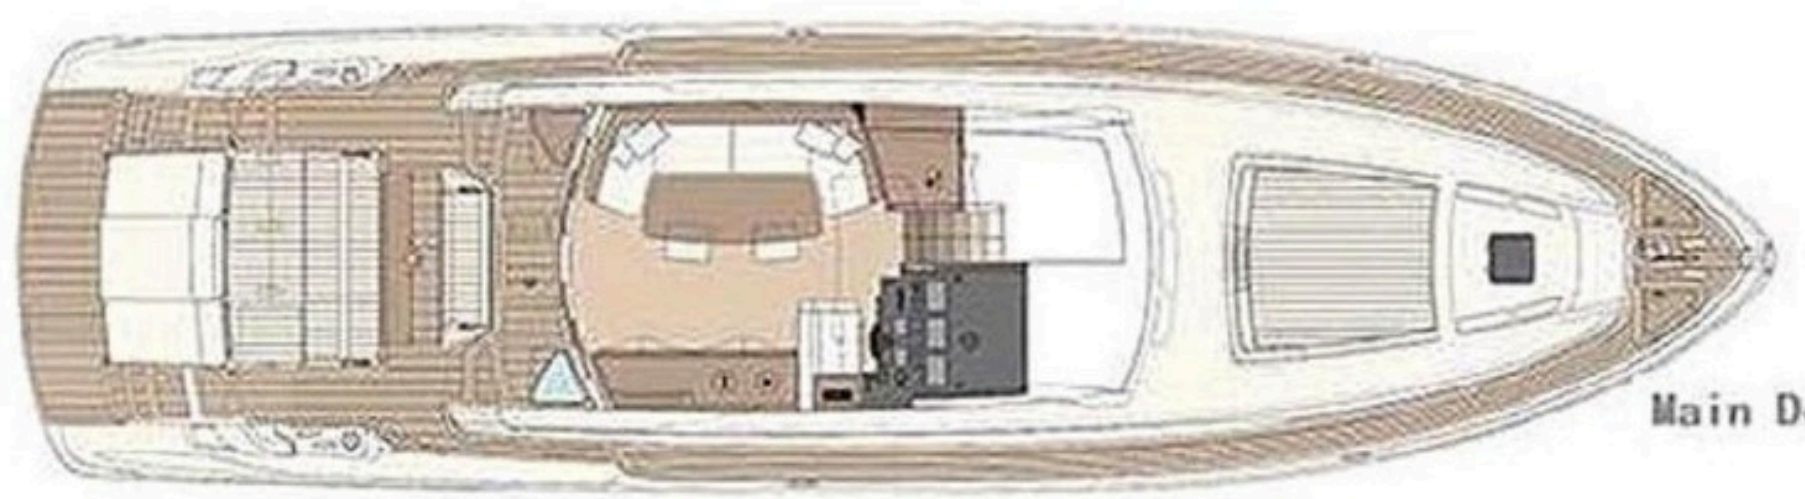

An aerial view of a boat deck, showing the layout of the vessel. The deck is light-colored with various equipment and structures. A list of equipment is overlaid on the left side of the image. The boat's hull is visible on the right side, tapering to a point.

## EQUIPMENT

- Generator 1 x ONAN 220v
- Hydraulic Platform
- Watermaker 1 x Idromar 300lt hr
- Bow Thruster
- Fuel Seperator & Filtration
- Steering Hydraulic System

Lalica  
CARES

Top

Main Deck

Lower Deck