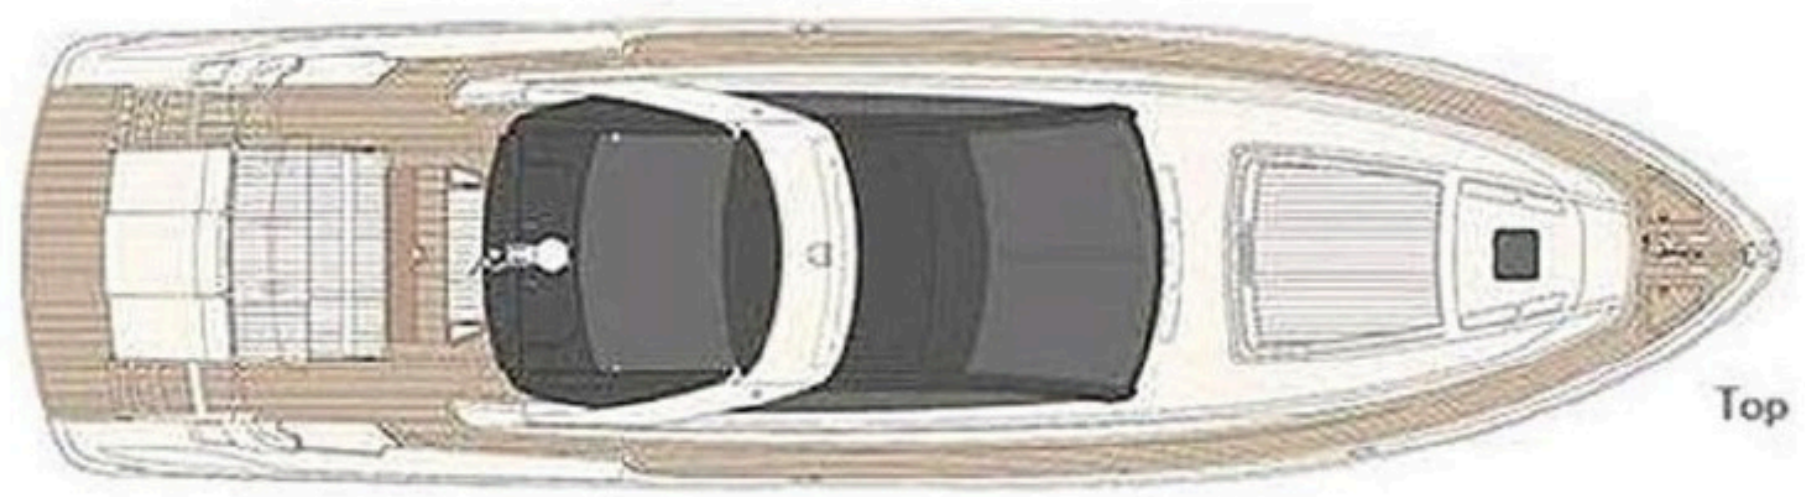

An aerial view of a boat deck, showing the layout of the vessel. The deck is light-colored with various equipment and structures. A list of equipment is overlaid on the left side of the image. The boat's hull is visible on the right side, tapering to a point.

## EQUIPMENT

- Generator 1 x ONAN 220v
- Hydraulic Platform
- Watermaker 1 x Idromar 300lt hr
- Bow Thruster
- Fuel Seperator & Filtration
- Steering Hydraulic System

Lalica  
CARES

Top

Main Deck

Lower Deck