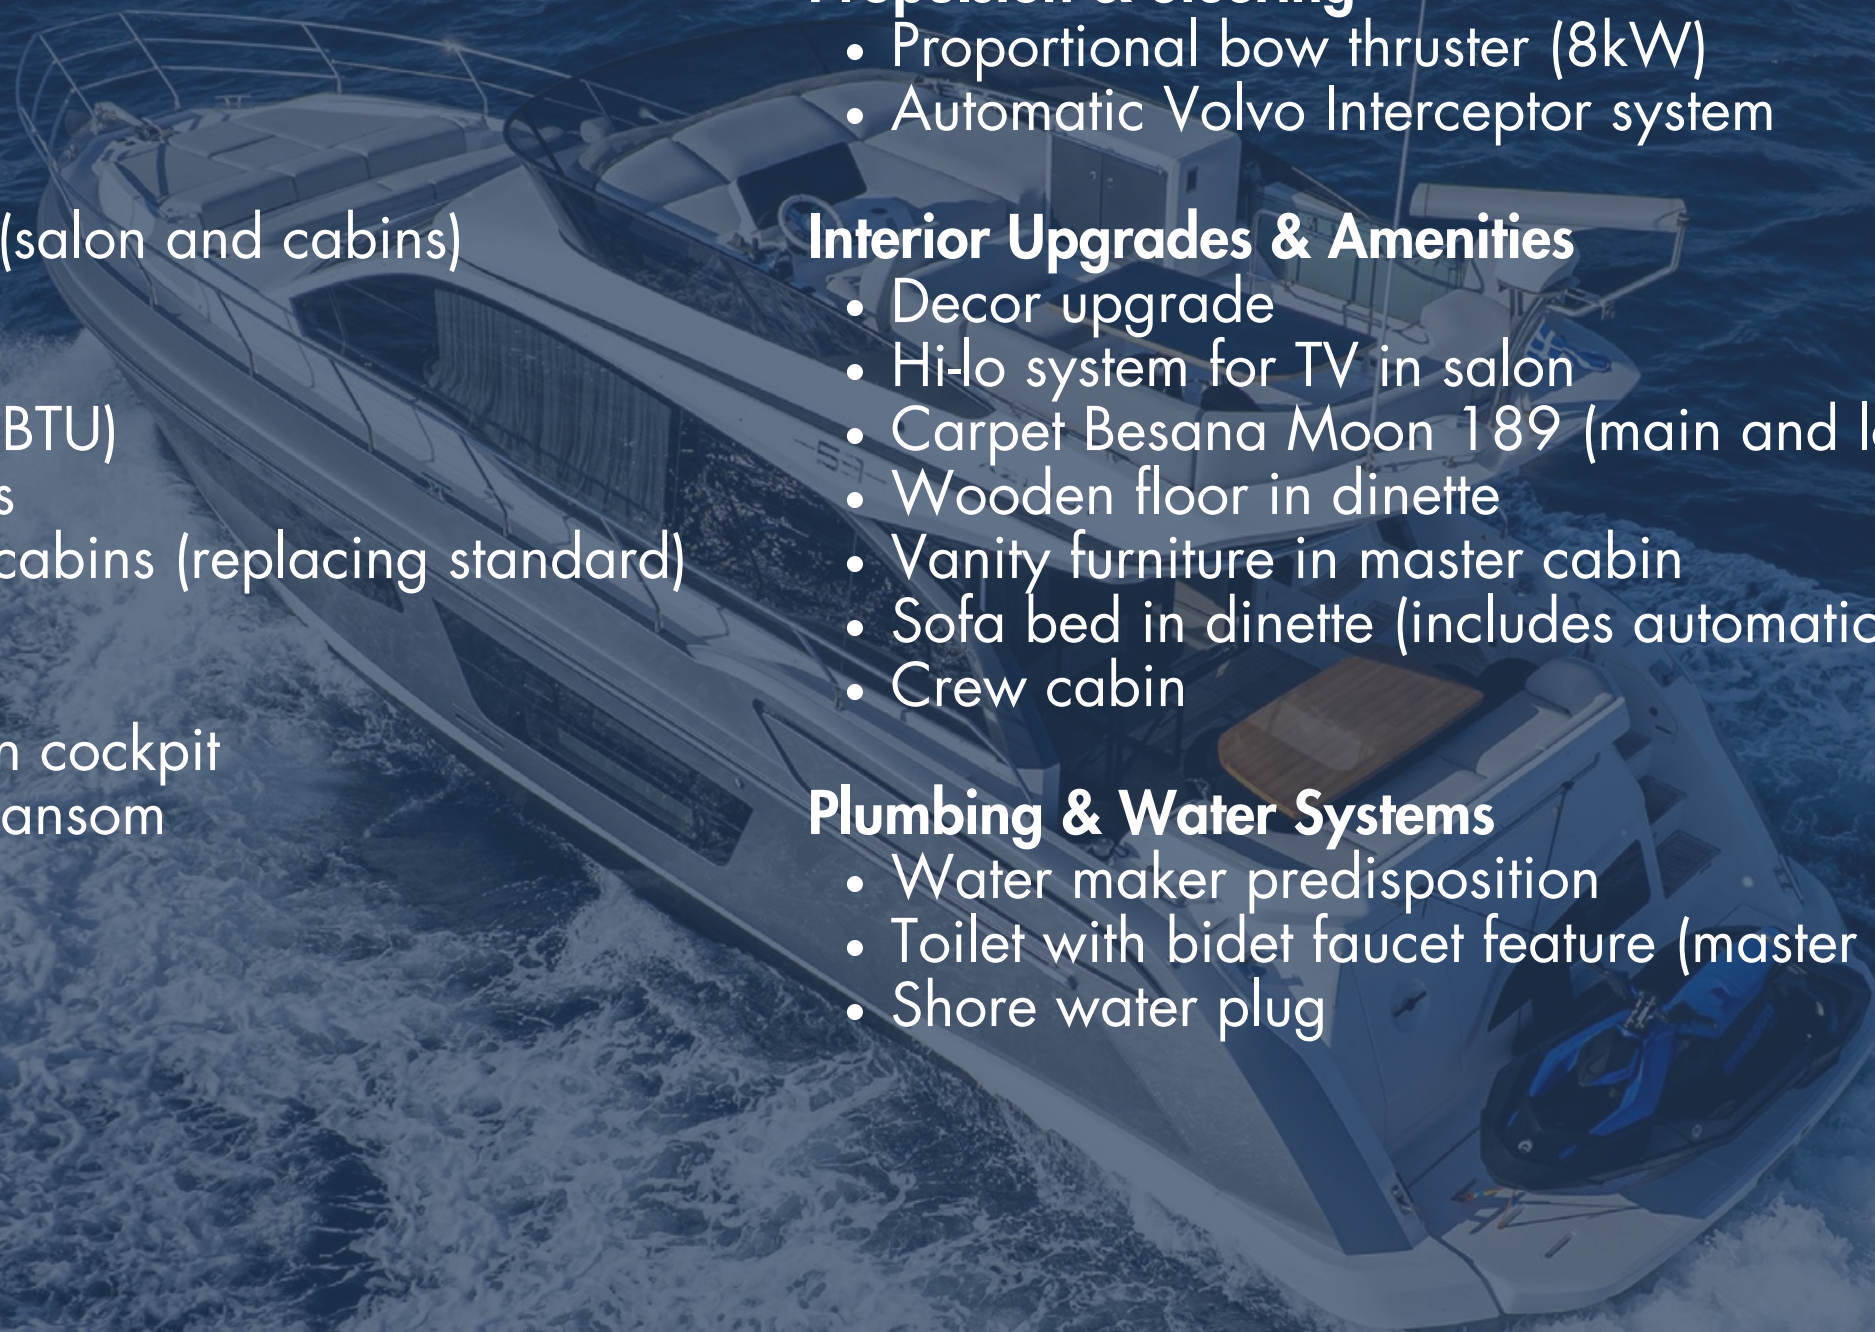

Electrical & Power Systems

- Kohler Generator (18kW)
- Racorfilter for generator
- Galvanic isolator
- Dimmer lights for interiors (salon and cabins)

Comfort & Climate Control

- Air Conditioning (60,000 BTU)
- Mosquito nets for portholes
- Roman shade curtains for cabins (replacing standard)

Deck & Exterior Features

- Electric mooring winches in cockpit
- N.2 additional cleats on transom
- Telescopic gangway
- Teak in cockpit
- Painted hull and gunwale
- Flagpole

Propulsion & Steering

- Proportional bow thruster (8kW)
- Automatic Volvo Interceptor system

Interior Upgrades & Amenities

- Decor upgrade
- Hi-lo system for TV in salon
- Carpet Besana Moon 189 (main and lower deck)
- Wooden floor in dinette
- Vanity furniture in master cabin
- Sofa bed in dinette (includes automatic hi-lo system for dinette table)
- Crew cabin

Plumbing & Water Systems

- Water maker predisposition
- Toilet with bidet faucet feature (master and VIP head)
- Shore water plug