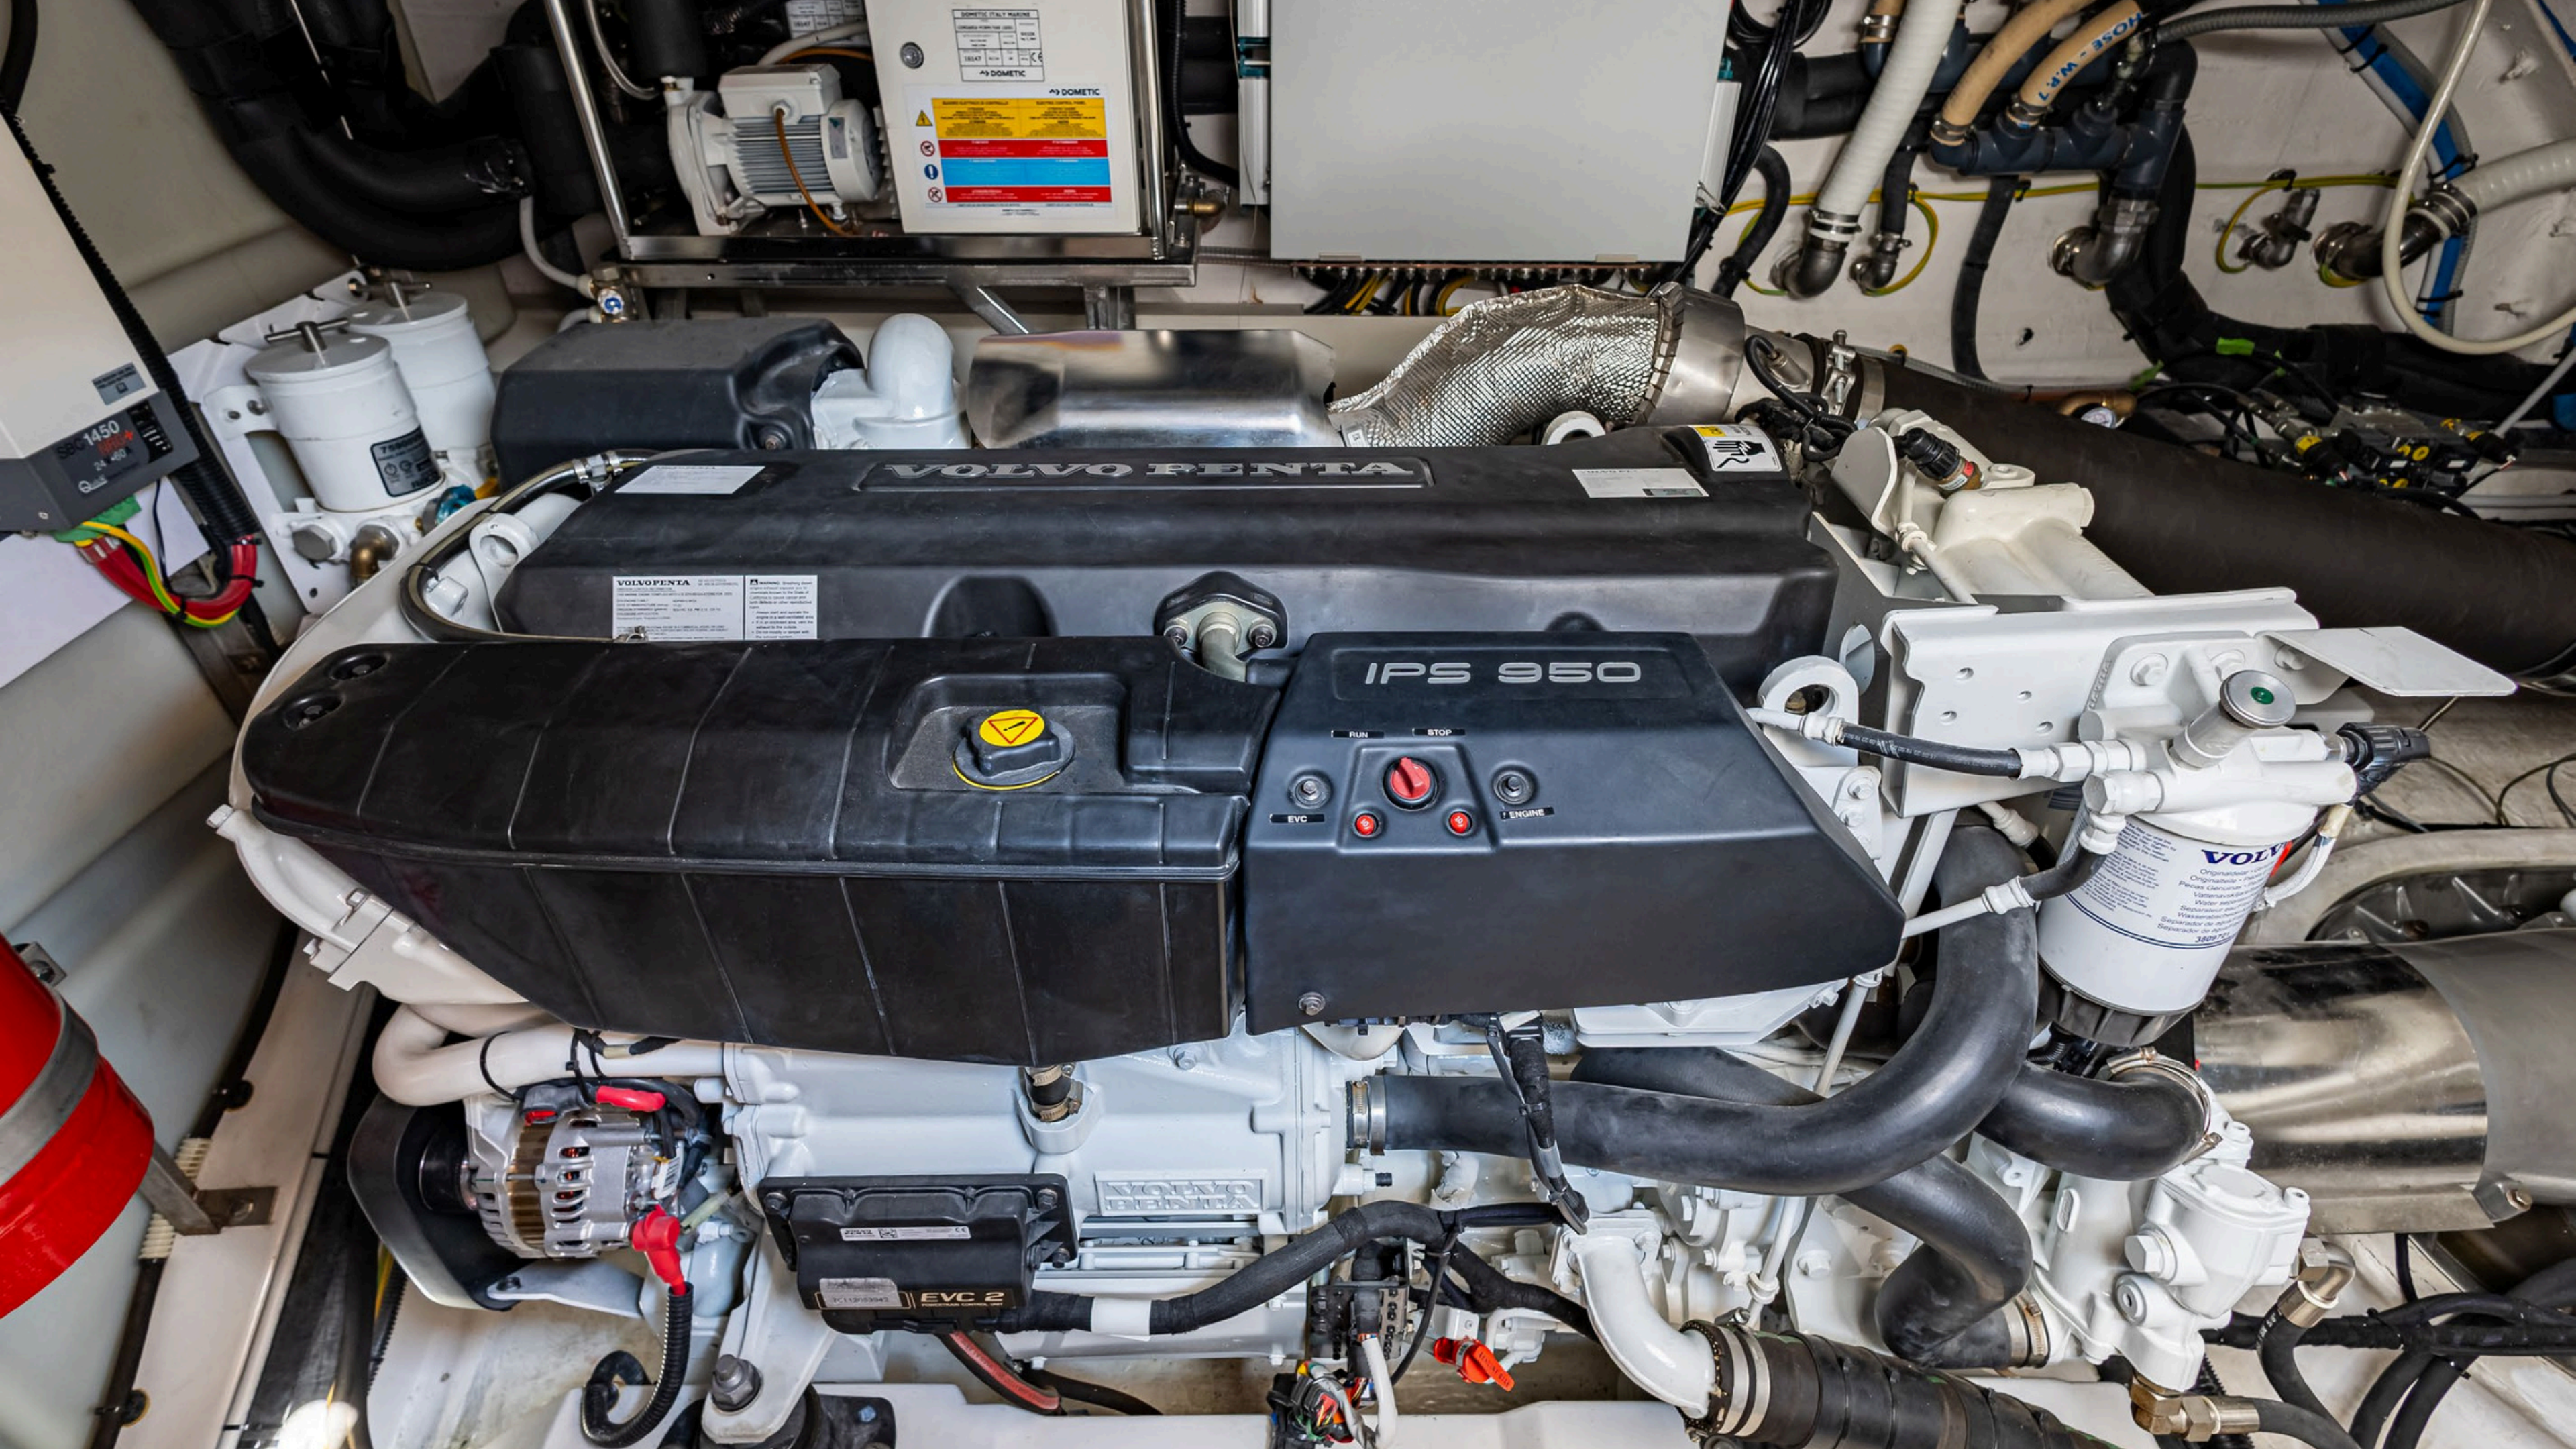

VOLVO PENTA

IPS 950

RUN STOP
EVC ENGINE

VOLVO

EVC 2

DOMETIC ITALY MARINE
DOMETIC
DOMETIC

8801450
24 AMP