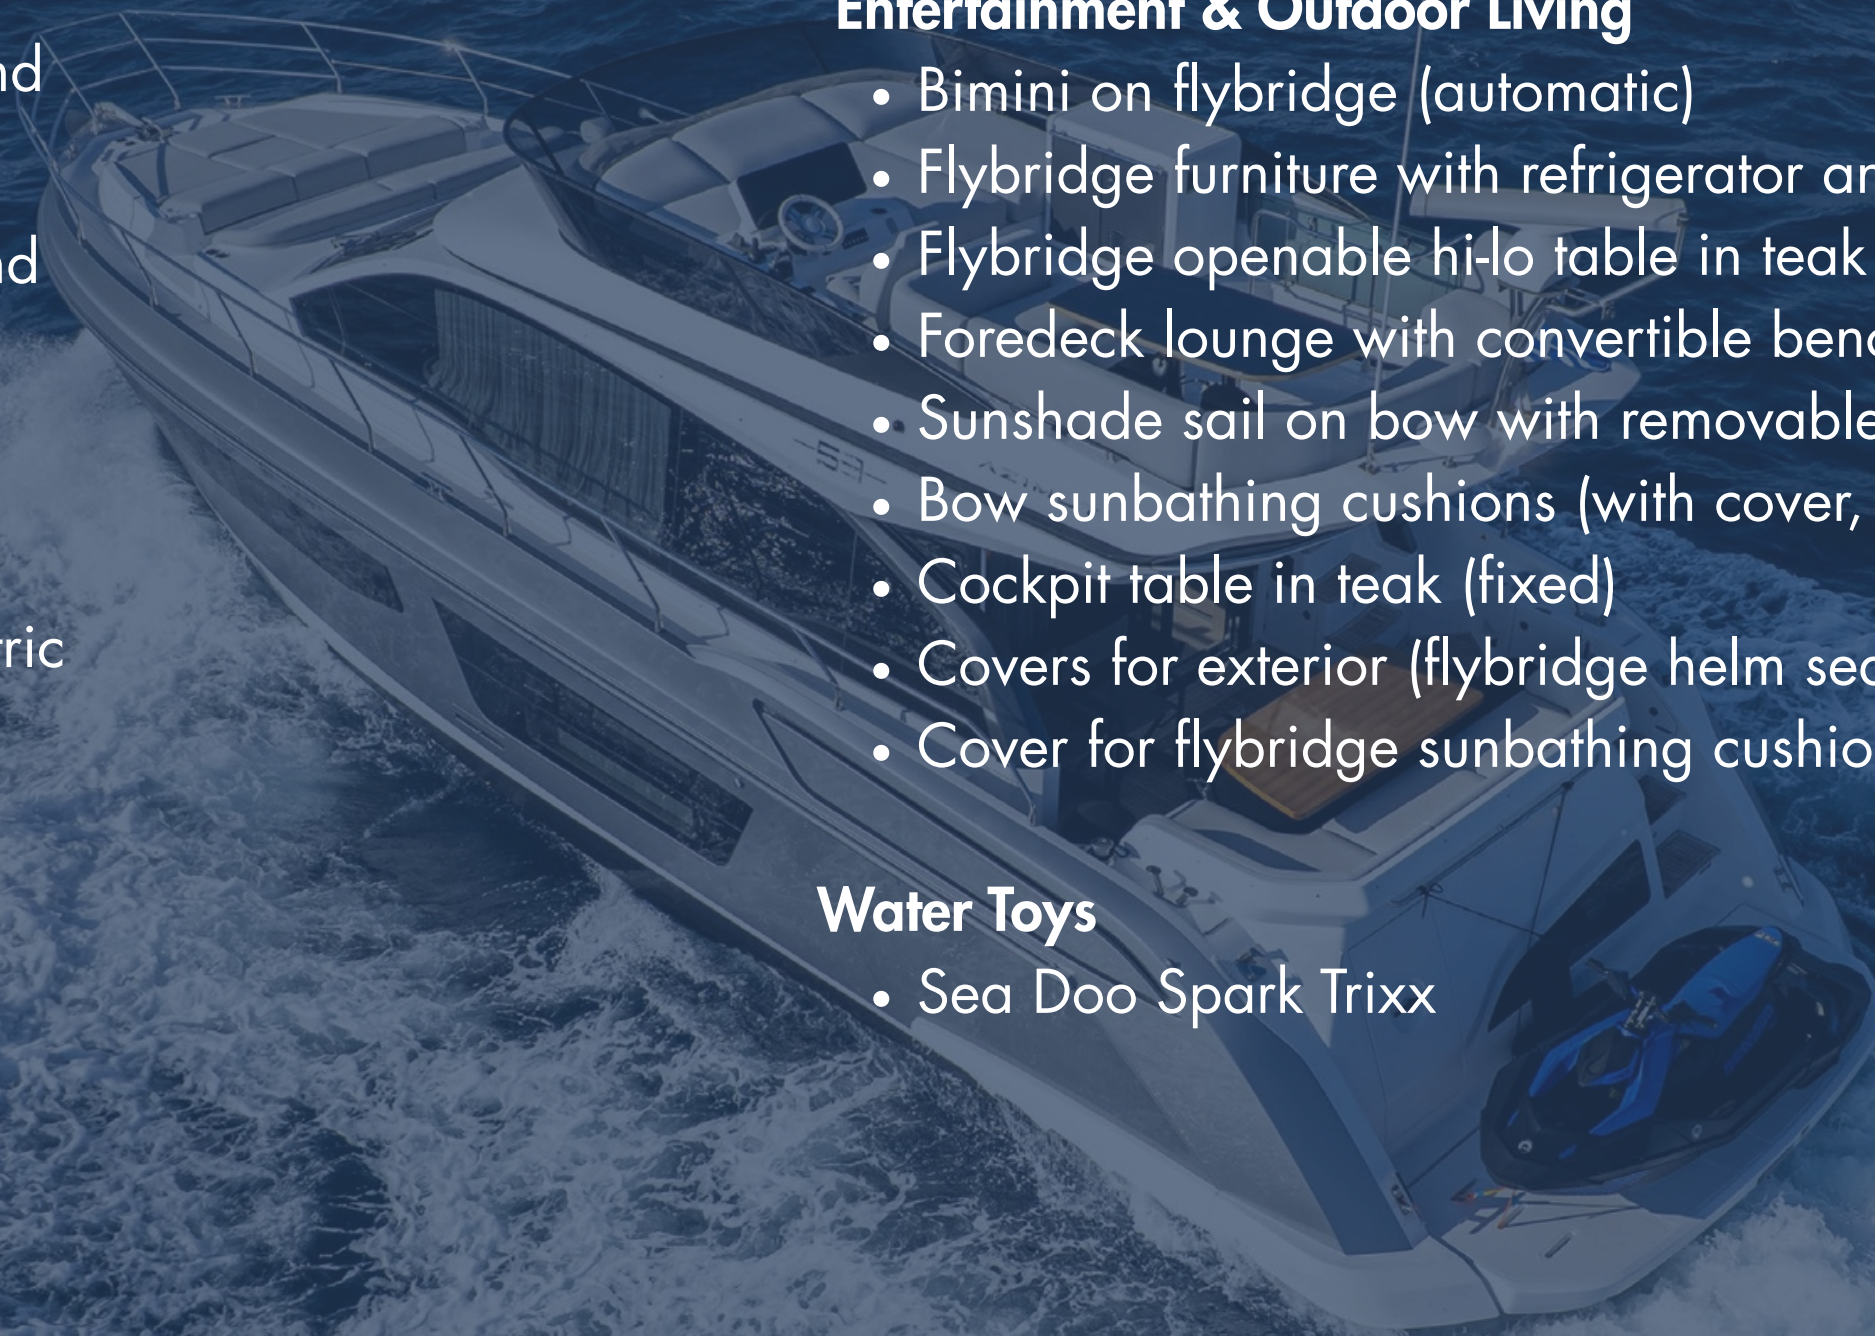

Appliances & Convenience

- Miele Appliances (oven and cooktop upgrade)
- Washer dryer combo unit
- Set of cutlery, crockery, and glasses

Navigation & Electronics

- Garmin Gold package
- Electric searchlight
- Additional control for electric searchlight
- Predisposition for SAT TV Antenna TV5/TV6

Protection & Maintenance

- Mesh covers for windows
- Extra conduits

Entertainment & Outdoor Living

- Bimini on flybridge (automatic)
- Flybridge furniture with refrigerator and barbecue
- Flybridge openable hi-lo table in teak
- Foredeck lounge with convertible bench/sunbed (Batyline fabric)
- Sunshade sail on bow with removable carbon fiber poles
- Bow sunbathing cushions (with cover, Batyline fabric)
- Cockpit table in teak (fixed)
- Covers for exterior (flybridge helm seat, dashboard, sofa)
- Cover for flybridge sunbathing cushions on bow

Water Toys

- Sea Doo Spark Trixx